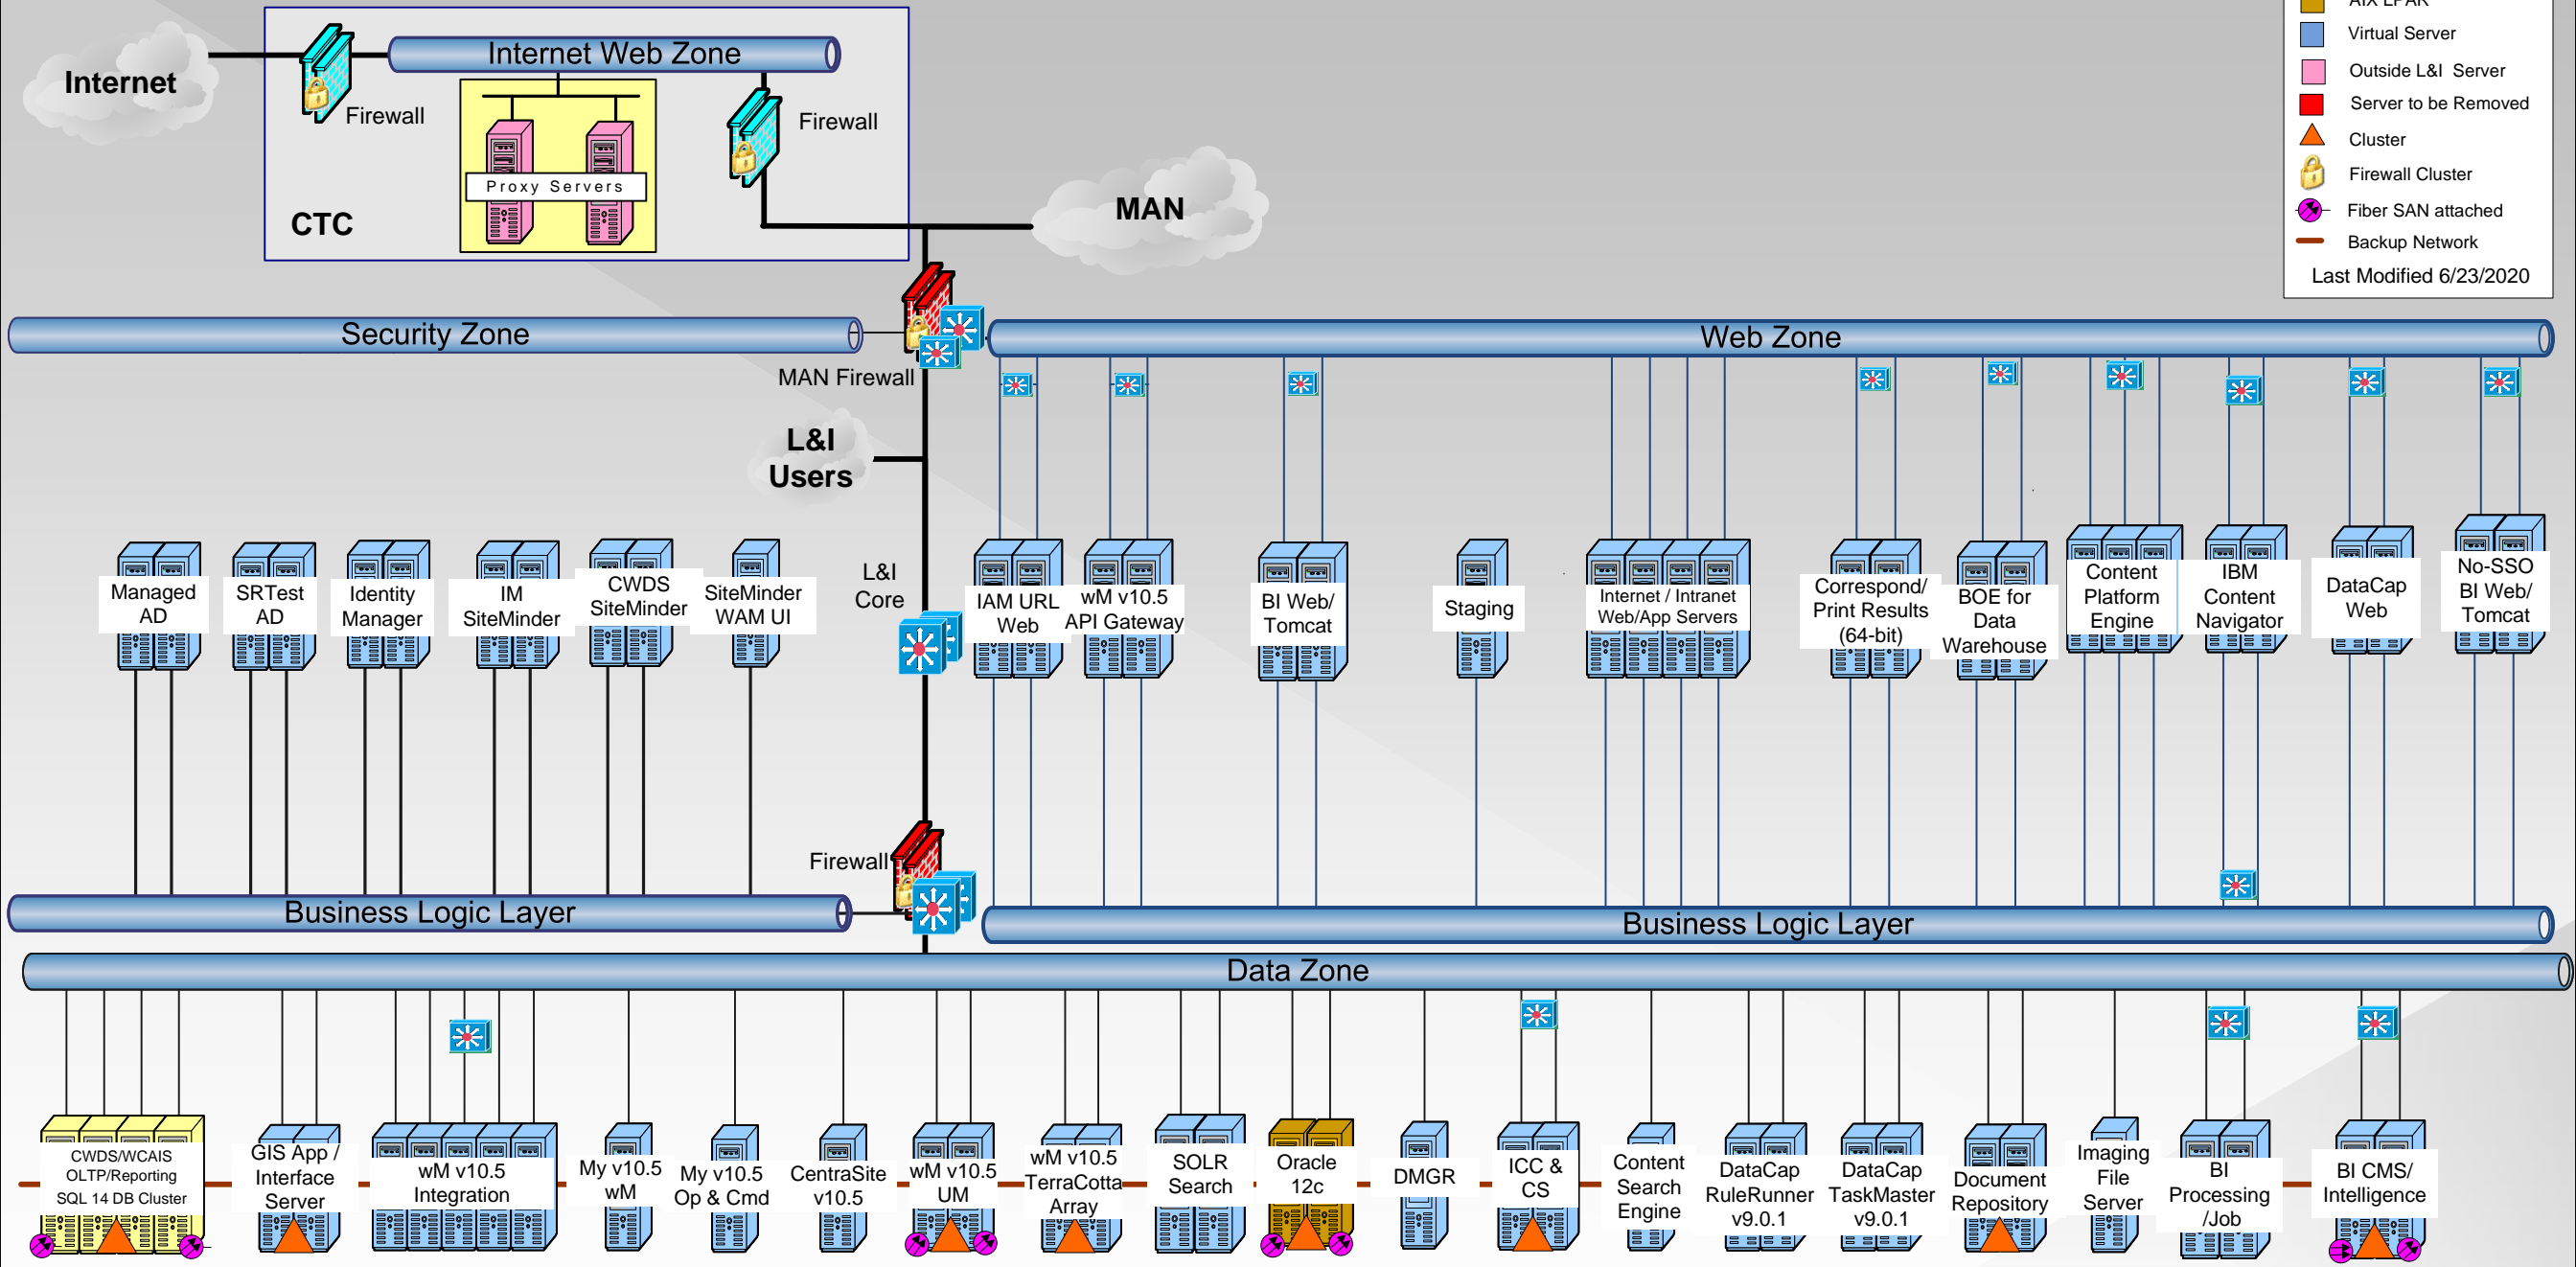

CWDS DR User Acceptance Testing Refresh Hardware Infrastructure

Legend

- Intel Server
- AIX LPAR
- Virtual Server
- Outside L&I Server
- Server to be Removed
- Cluster
- Firewall Cluster
- Fiber SAN attached
- Backup Network

Last Modified 6/23/2020