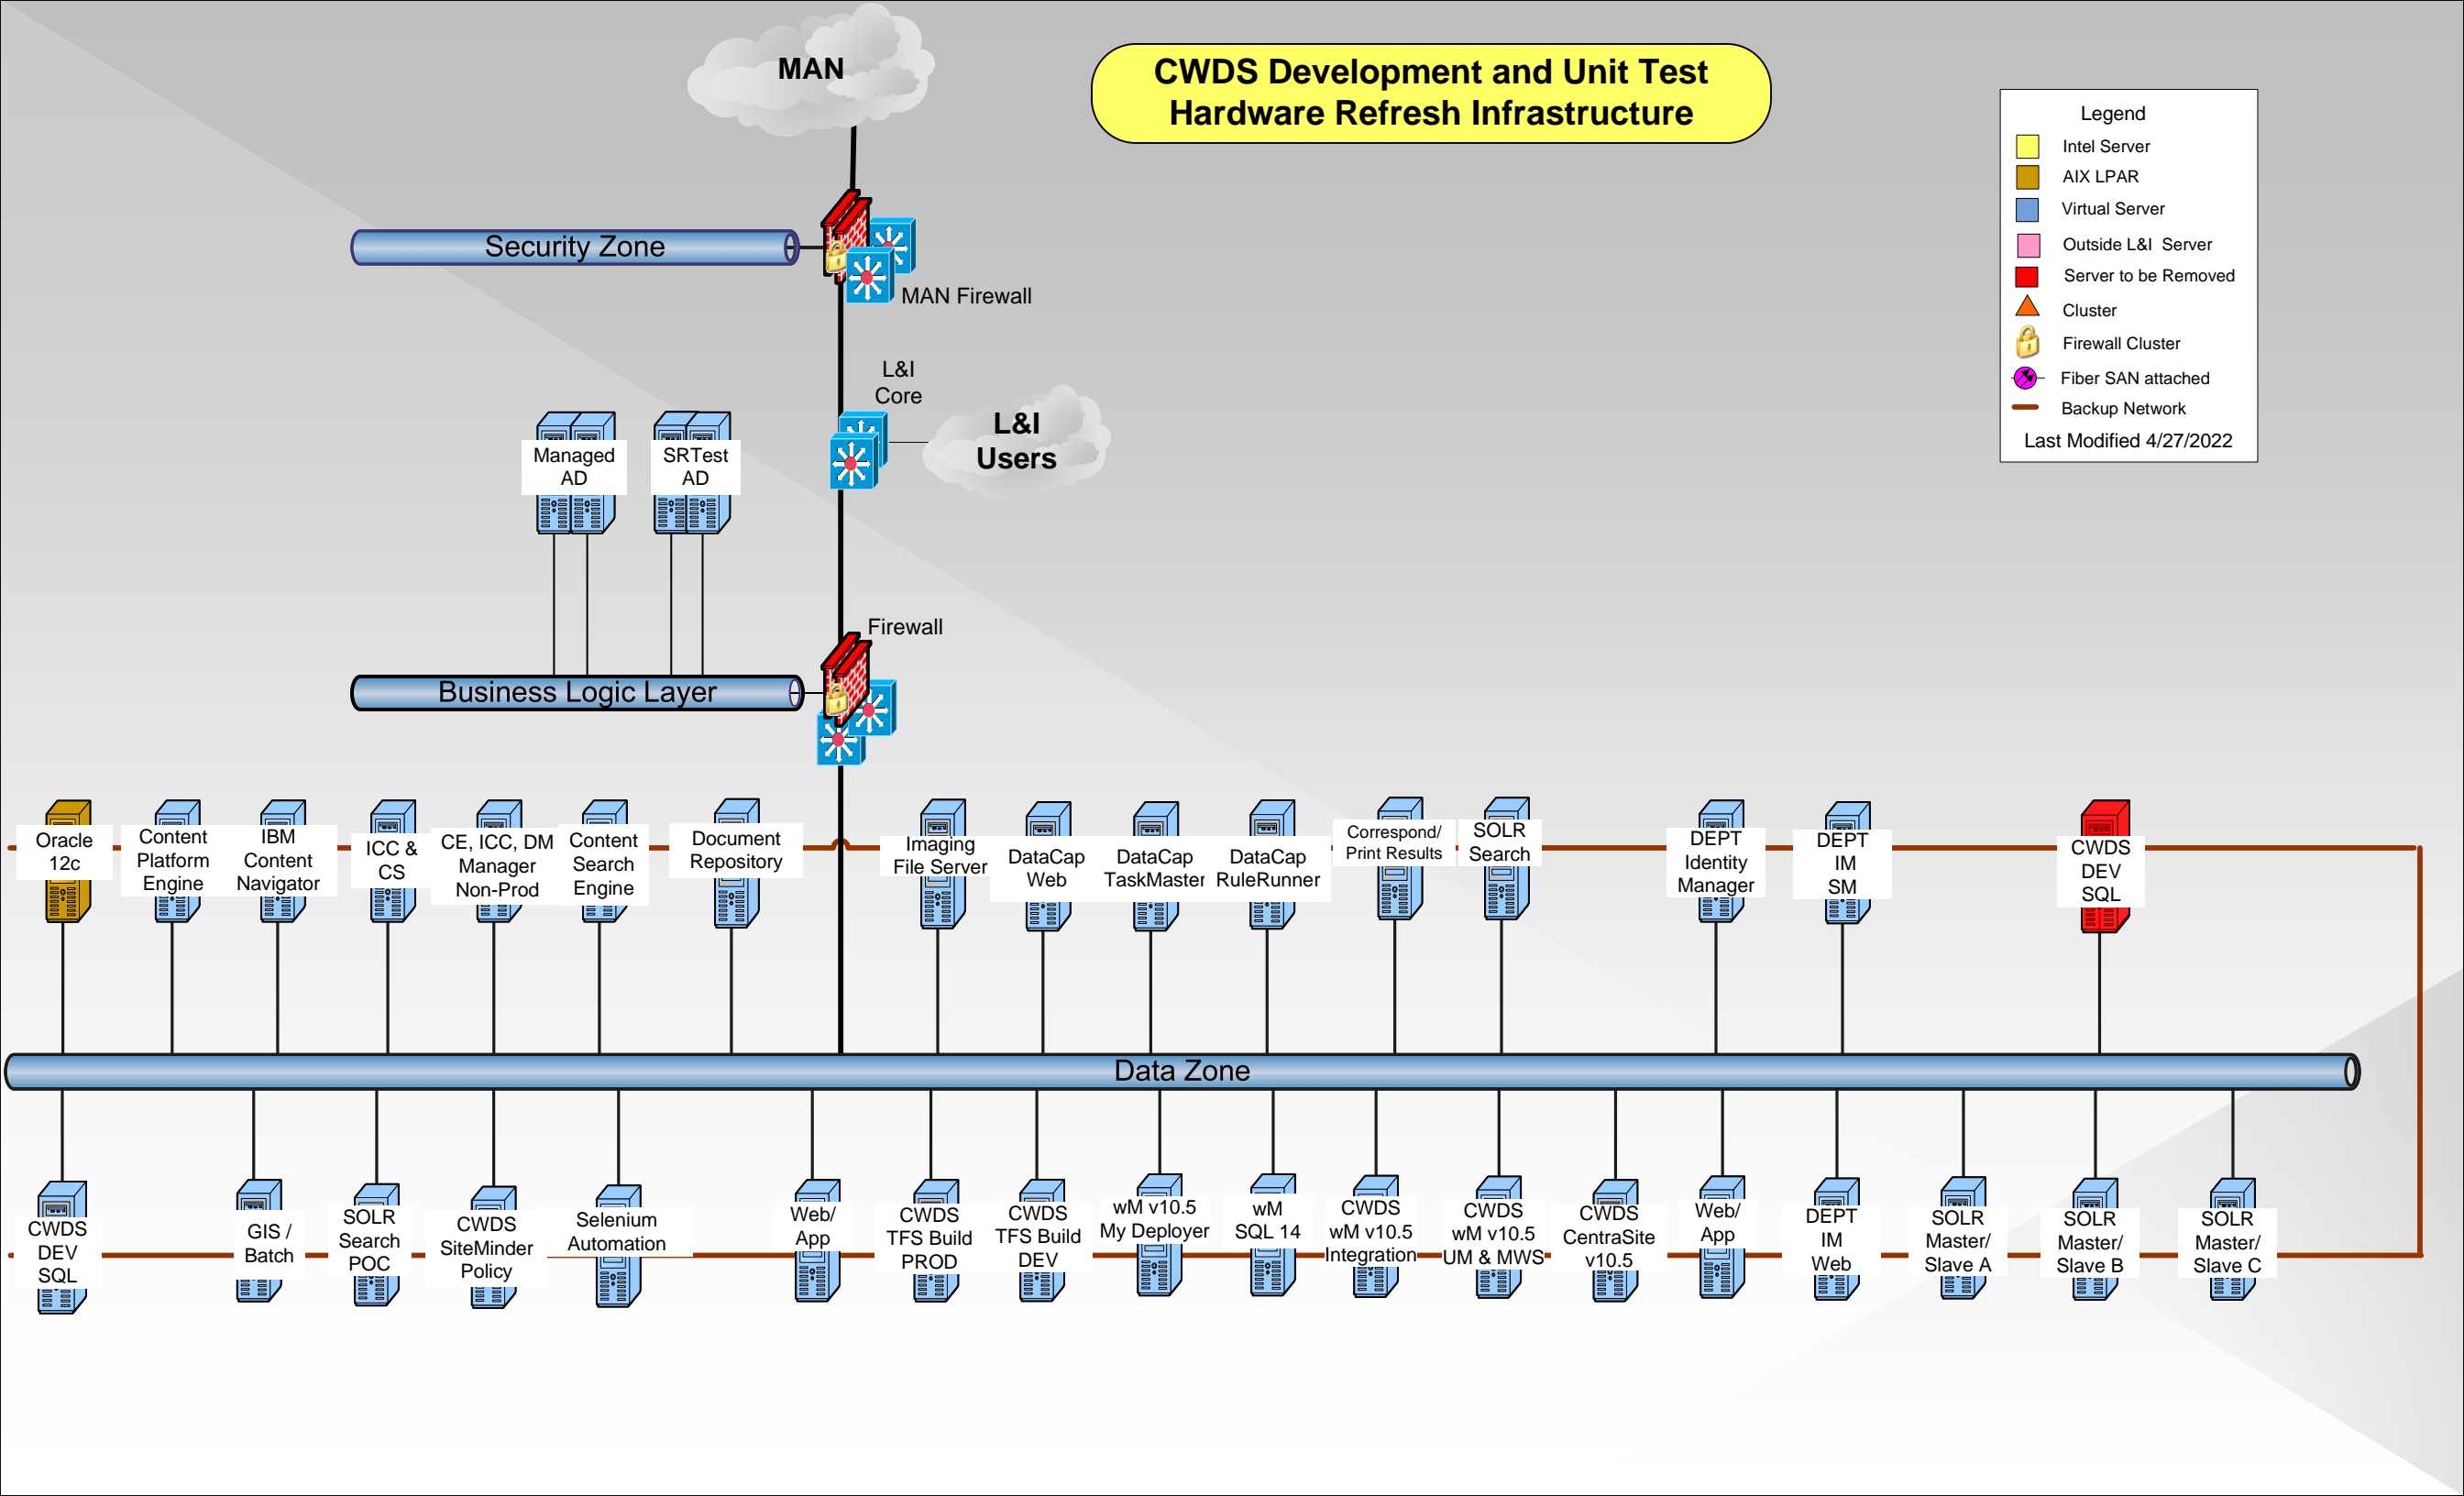

# CWDS Development and Unit Test Hardware Refresh Infrastructure

Legend

- Intel Server
- AIX LPAR
- Virtual Server
- Outside L&I Server
- Server to be Removed
- Cluster
- Firewall Cluster
- Fiber SAN attached
- Backup Network

# CWDS Component Integration Test Hardware Refresh Infrastructure

**Legend**

- Intel Server
- AIX LPAR
- Virtual Server
- Outside L&I Server
- Server to be Removed
- Cluster
- Firewall Cluster
- Fiber SAN attached
- Backup Network

# CWDS Training Hardware Refresh Infrastructure

**Legend**

-  Intel Server
-  AIX LPAR
-  Virtual Server
-  Outside L&I Server
-  Server to be Removed
-  Cluster
-  Firewall Cluster
-  Fiber SAN attached