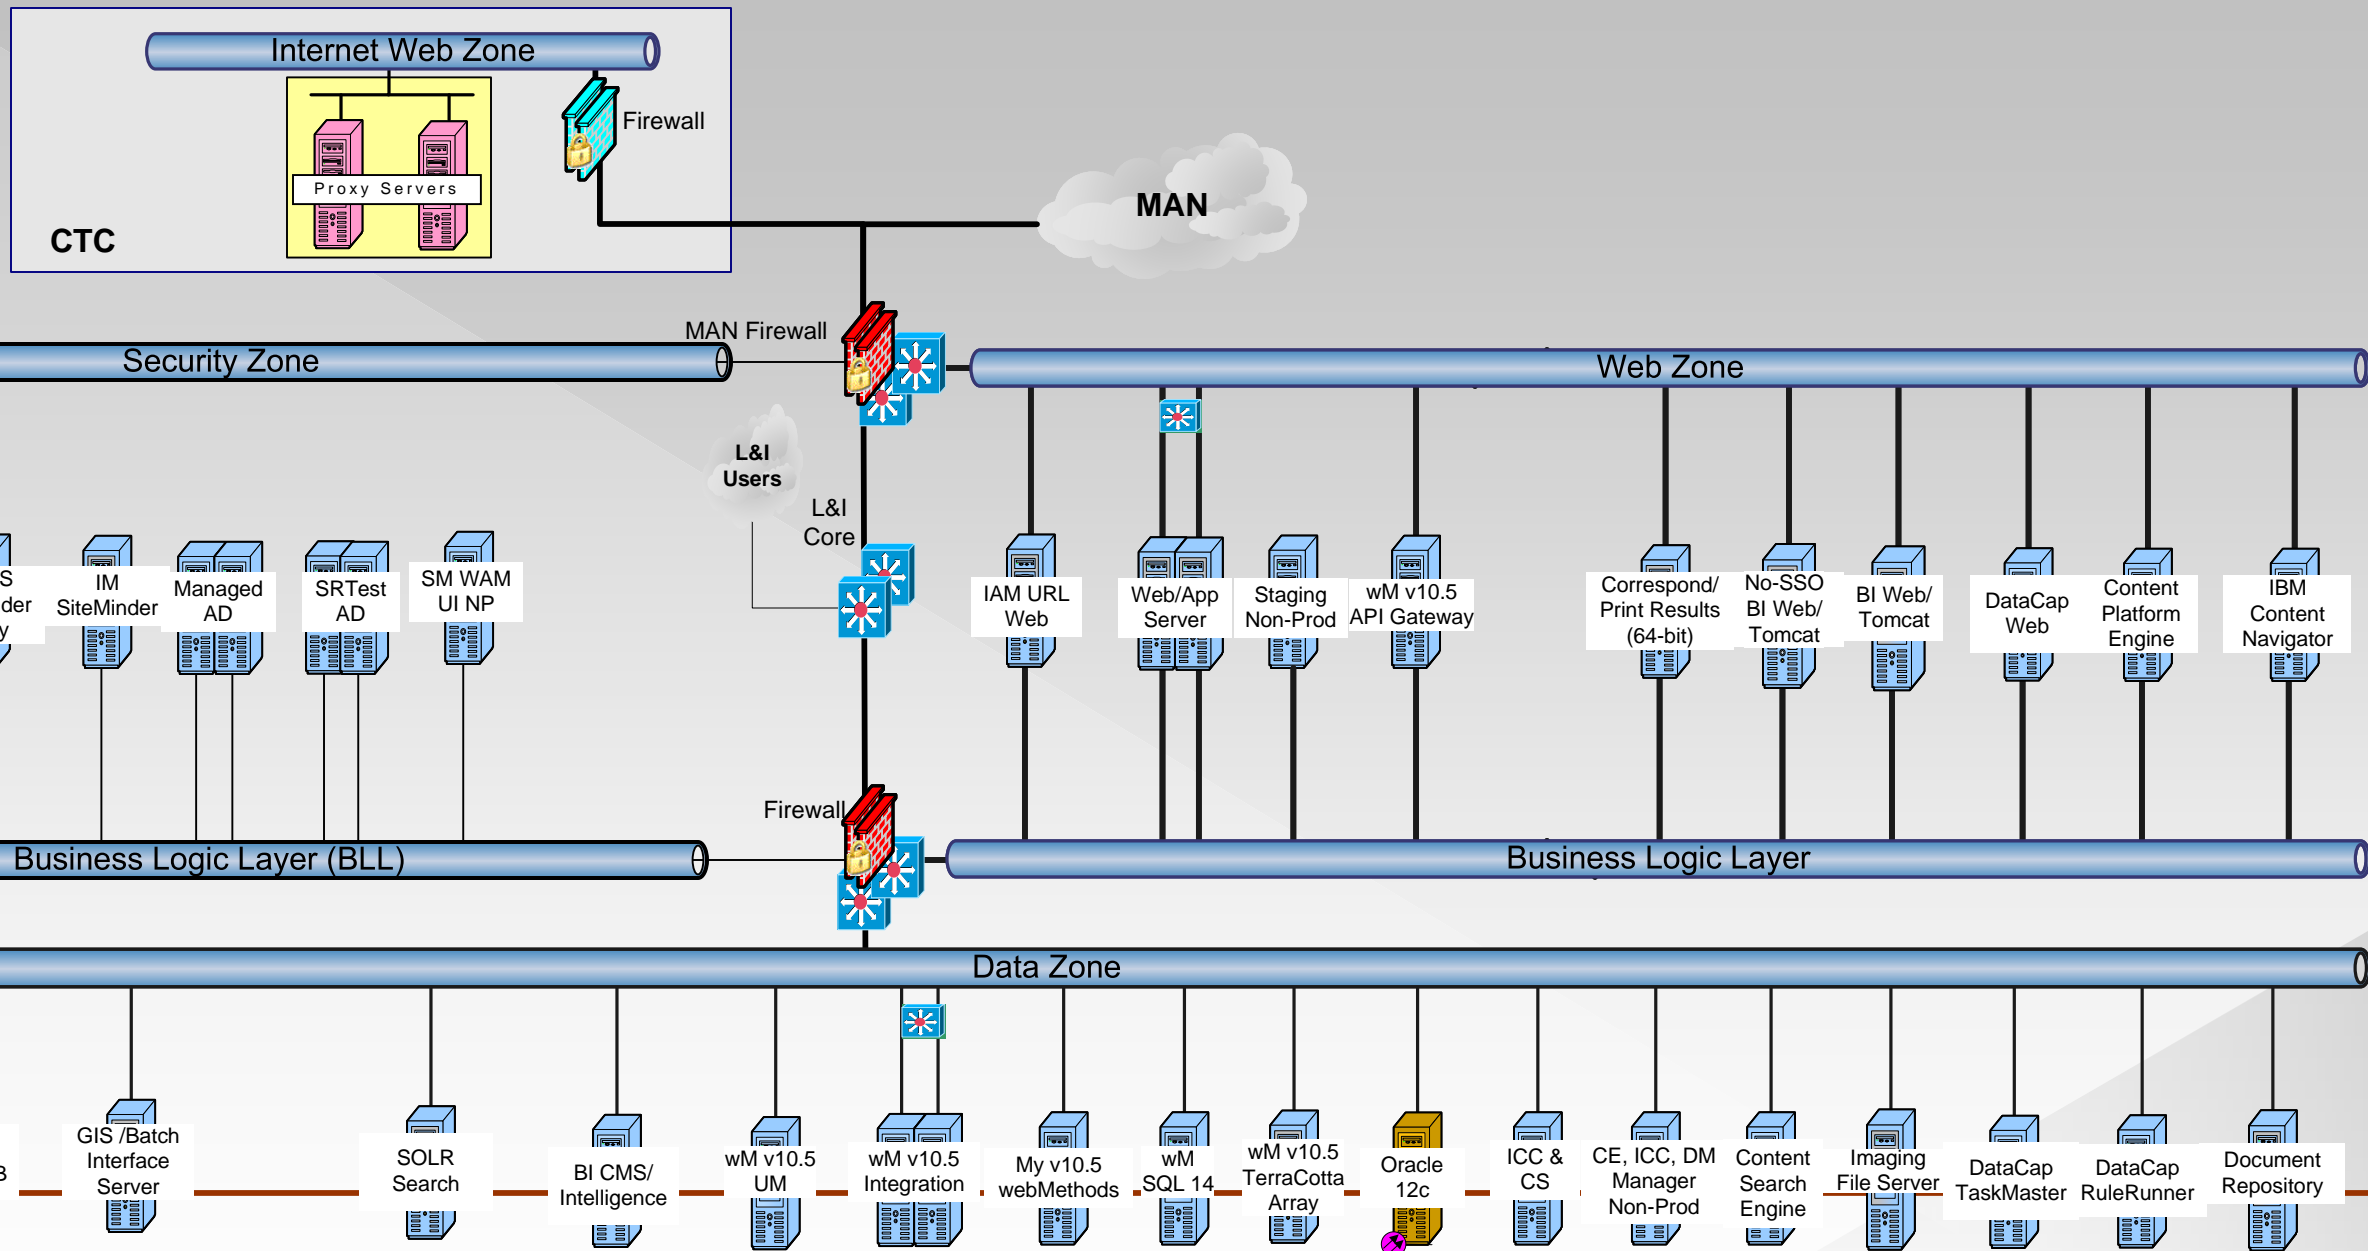

CWDS Training Hardware Refresh Infrastructure

Legend

- Intel Server
- AIX LPAR
- Virtual Server
- Outside L&I Server
- Server to be Removed
- Cluster
- Firewall Cluster
- Fiber SAN attached

Last Modified 6/17/2020