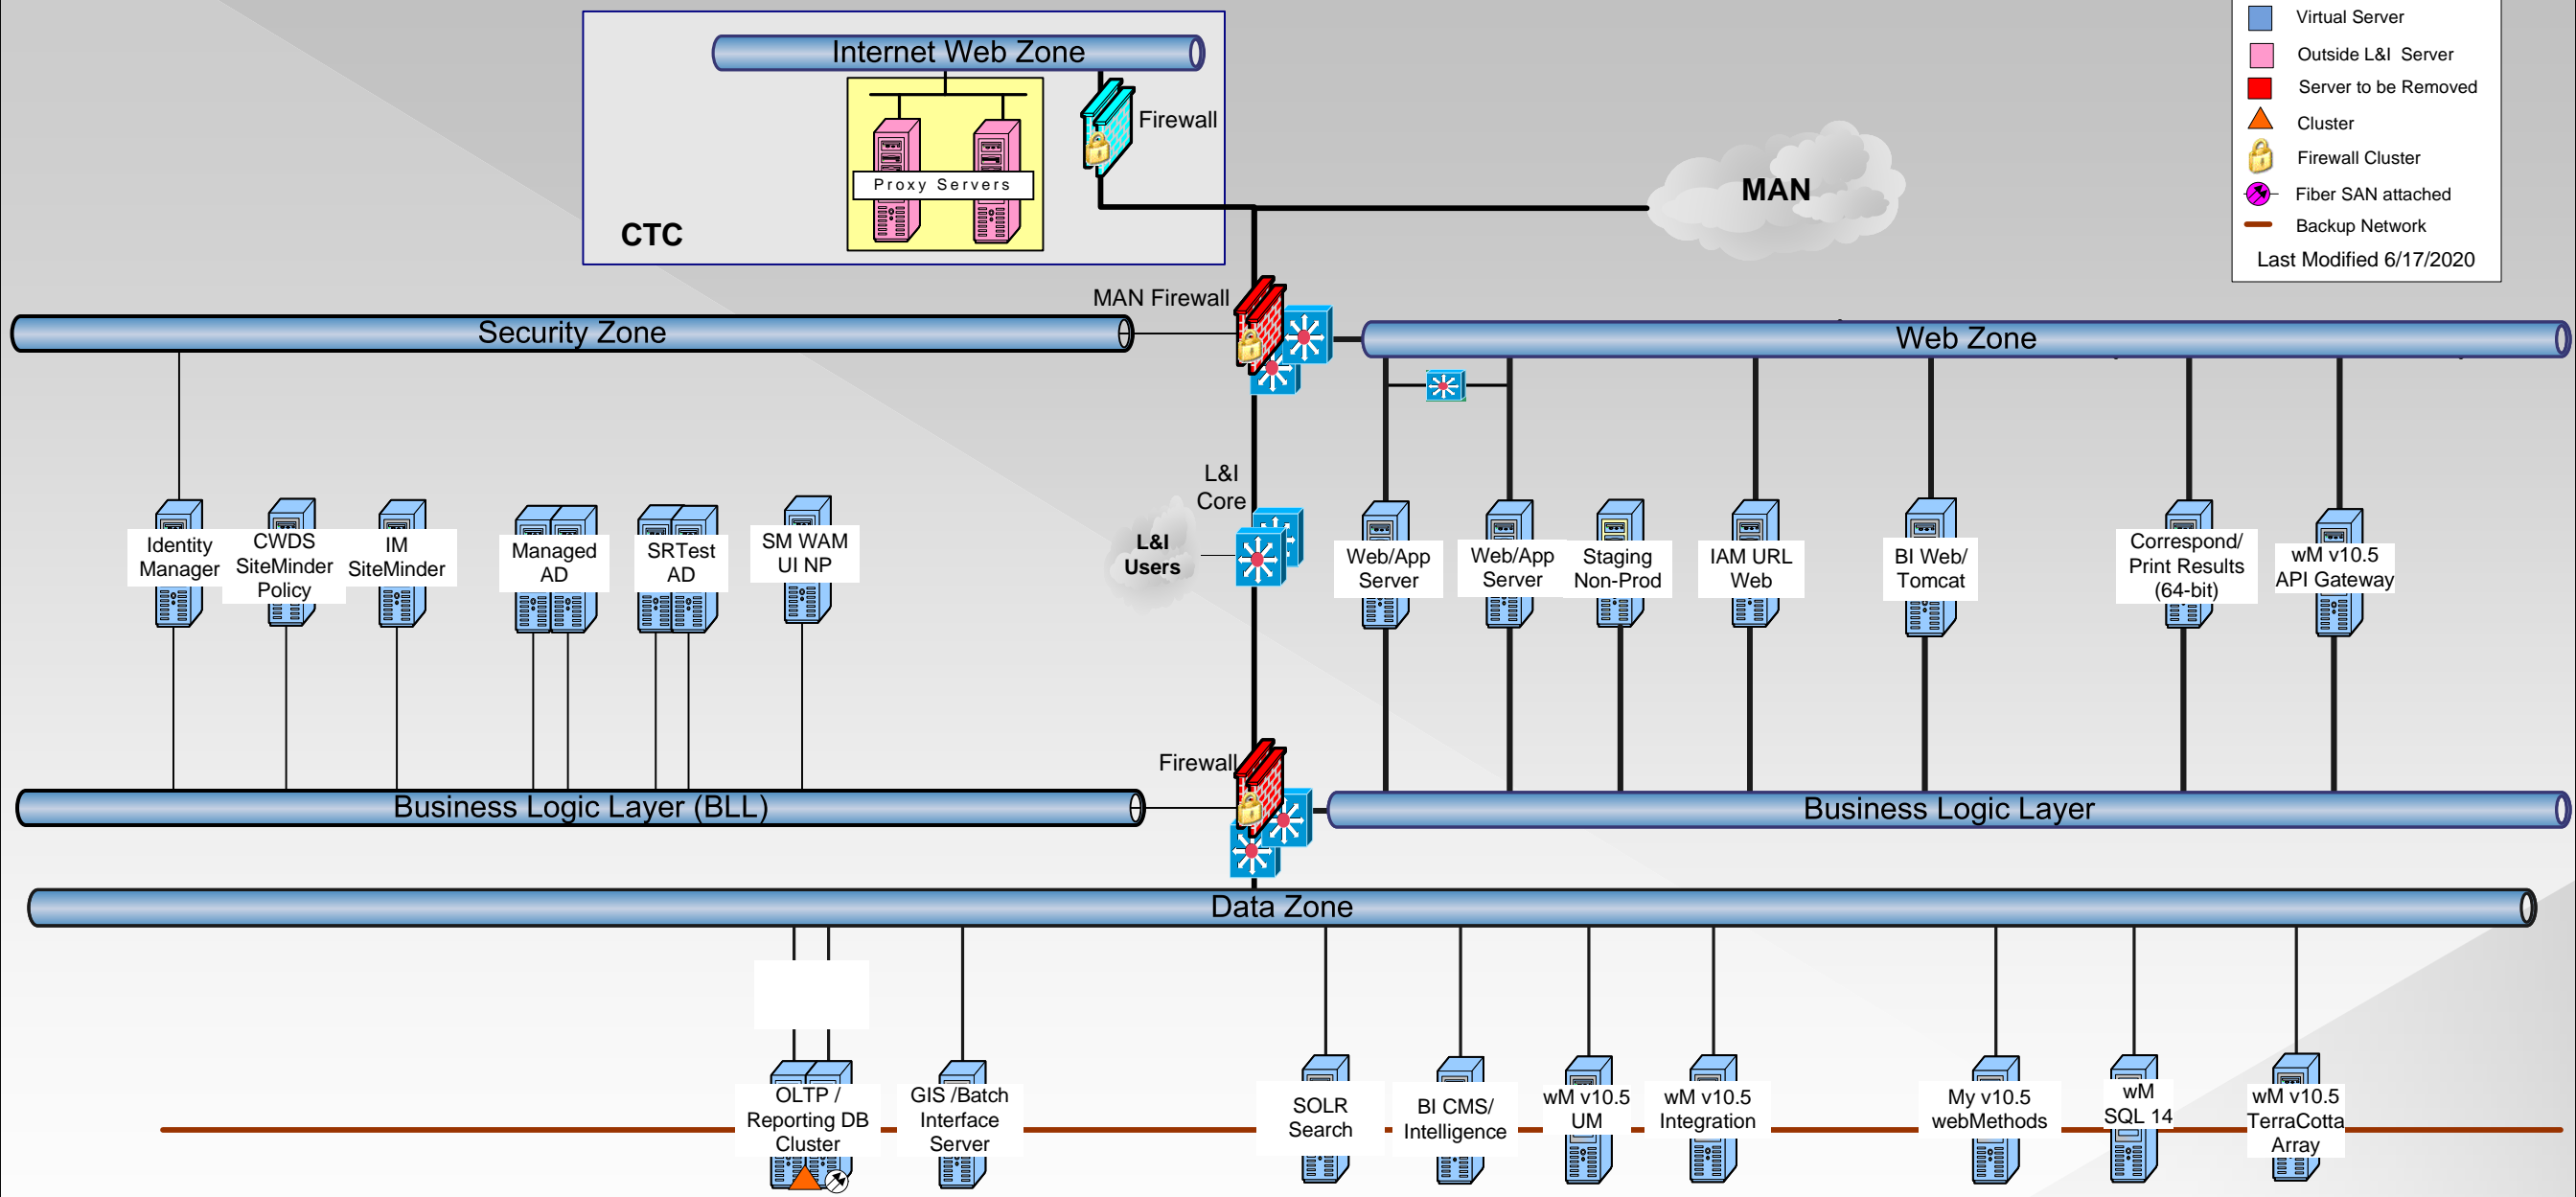

CWDS Test for Production Refresh Hardware Infrastructure

Legend

- Intel Server
- AIX LPAR
- Virtual Server
- Outside L&I Server
- Server to be Removed
- Cluster
- Firewall Cluster
- Fiber SAN attached
- Backup Network

Last Modified 6/17/2020